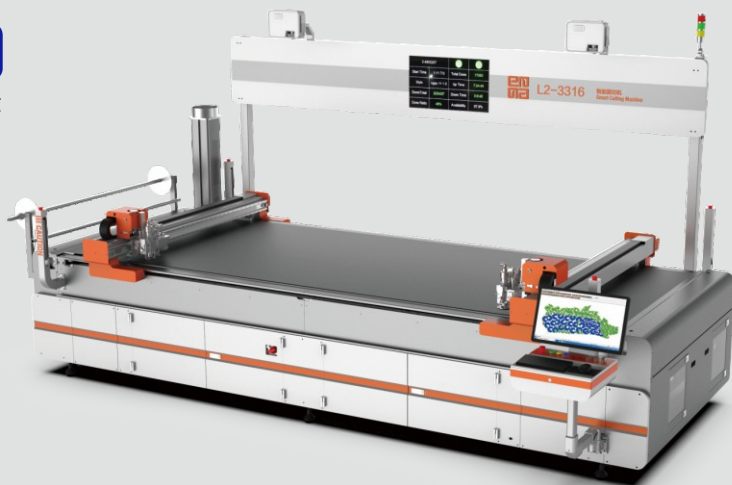

# L2-3316

## 智能裁切机

Smart cutting machine

欧标

2023年最新推出的全新一代集技术大成（2014年升级第五代）机型，  
一体式机架设计，性能可靠，可同时裁切两张反毛皮及半张型中大牛皮，  
机器使用率85%以上，全物料裁切模式，时尚工业设计风格，是多功能真皮量产裁切机型。

The upgrade version with strong technical launched in 2023

(The 5th generation of 2014 classic model).

integrated rack, reliable and high productivity, suitable for two suedes and half big cow skin,  
more than 85% utilization, suitable for all soft materials, fashionable design.

Ideal machine for automatic leather mass production.

机器尺寸\_dimension ■(L) 5085mm x (W) 3340 mm x (H)2700mm

裁切面积\_cutting area ■(L)3320mm x (W)1550mm

工作电压\_voltage ■ AC220V 60HZ | 380V 50HZ

整机重量\_weight ■ 2220KG