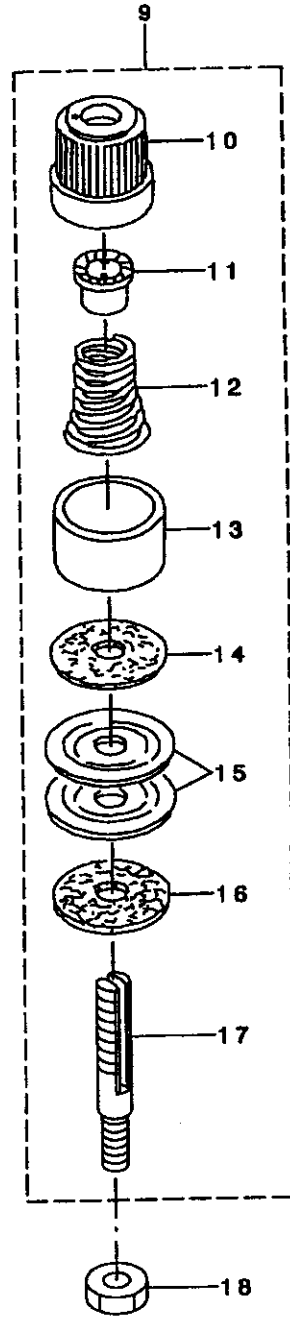

OV - 816-756

NO	NOTE	PART NO.	DESCRIPTION	Qty.
☐ 1		124-06005	THREADING DIAGRAM	1
☐ 2		124-65605	NEEDLE CLAMP,CHAIN LOOPER	1
☐ 3		124-84705	CHAIN LOOPER NEEDLE GUARD	1
☐ 4		124-15204	THREAD GUIDE,CHAIN LOOP	1
☐ 5		124-15907	TAKE-UP LEVER GUIDE,CHAIN LOOP	1
☐ 6		124-38602	CENTER THREAD GUIDE	1
☐ 7		R4612-L0D-E01	THROAT PLATE	1
☐ 8		124-78905	DIFFERENTIAL FEED DOG	1
☐ 9		124-38156	TENSION SPRING ASM., RED	1
☐ 10		122-85003	THREAD TENSION KNOB, RED	(1)
☐ 11		122-85508	TENSION SPRING BUSHING	(1)
☐ 12		122-84709	TENSION SPRING, RED	(1)
☐ 13		122-85409	TENSION DISK PRESSER	(1)
☐ 14		122-85607	THREAD TENSION SPRING FELT	(1)
☐ 15		122-85706	THREAD TENSION DISK	(2)
☐ 16		122-85805	THREAD TENSION RUBBER	(1)
☐ 17		124-39402	TENSION POST	(1)
☐ 18		310-08006	NUT	1
☐ 19		124-73153	PRESSER FOOT ASM.	1
☐ 20		124-73104	PRESSER FOOT	(1)
☐ 21		124-73203	REAR PRESSER FOOT	(1)
☐ 22		124-71405	CLOTH PRESSER	(1)
☐ 23		124-71108	PRESSER FOOT HINGE	(1)
☐ 24		124-71306	HINGE PIN	(1)
☐ 25		124-71504	HINGE SCREW	(1)
☐ 26		124-71603	SPRING	(1)
☐ 27		SS-6090670-TP	SCREW 9/64-40 L=6	(1)
☐ 28		SS-6060340-SP	SCREW 3/32-56 L= 2.5	(1)
☐ 29		NS-6080210-SP	NUT 1/8-44	(1)
☐ 30		124-18307	PRESSER FOOT ARM	1
☐ 31		124-71702	FINGER GUARD	1

NOTE ALL PARTS NOT MENTIONED ABOVE ARE SAME AS THOSE OF OV - 816-340