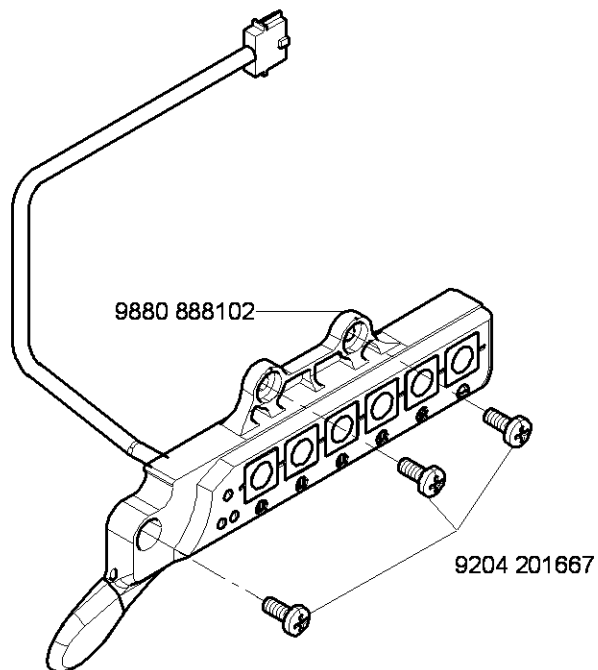

N - nicht als Einzelteil lieferbar
not available as separate part