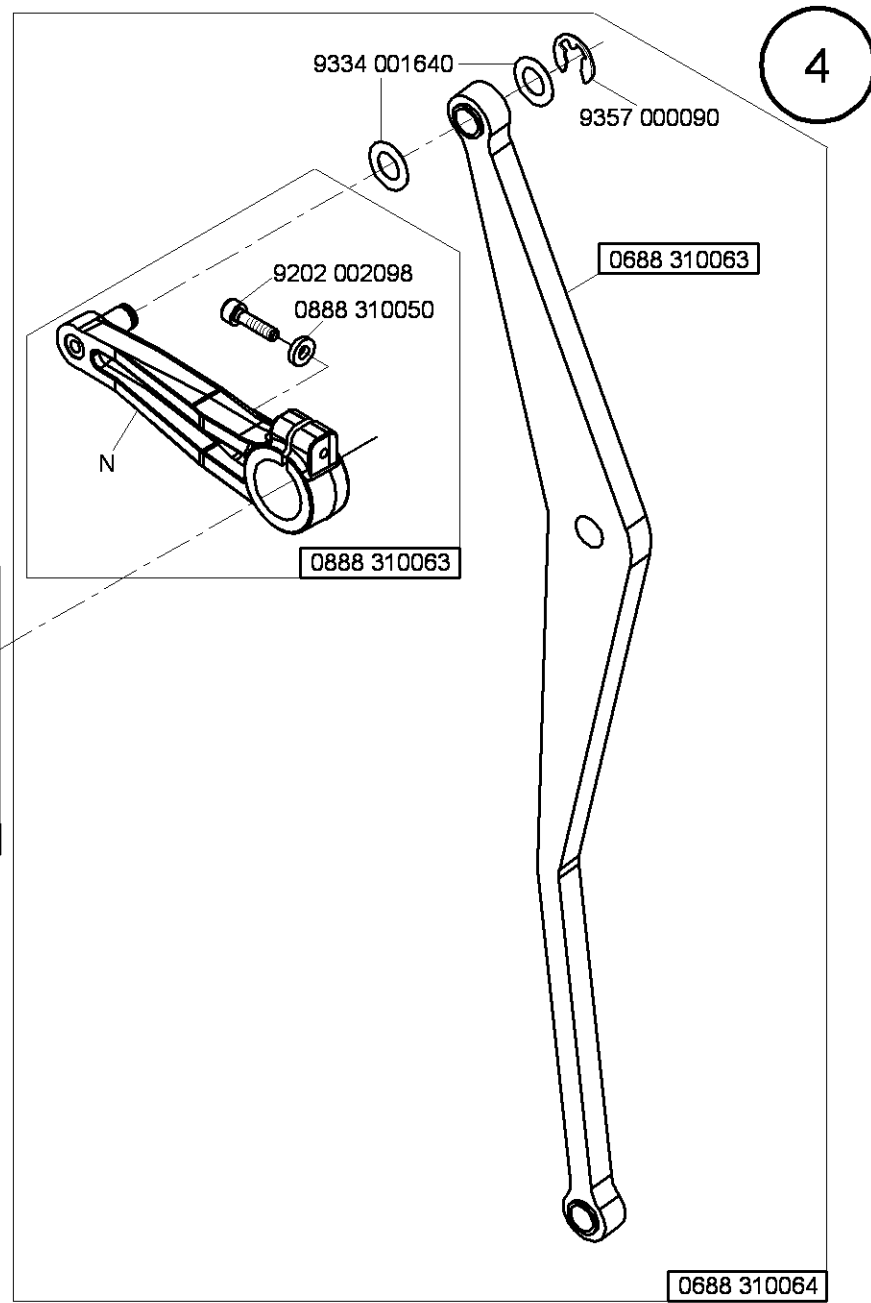

N - nicht als Einzelteil lieferbar
not available as separate part