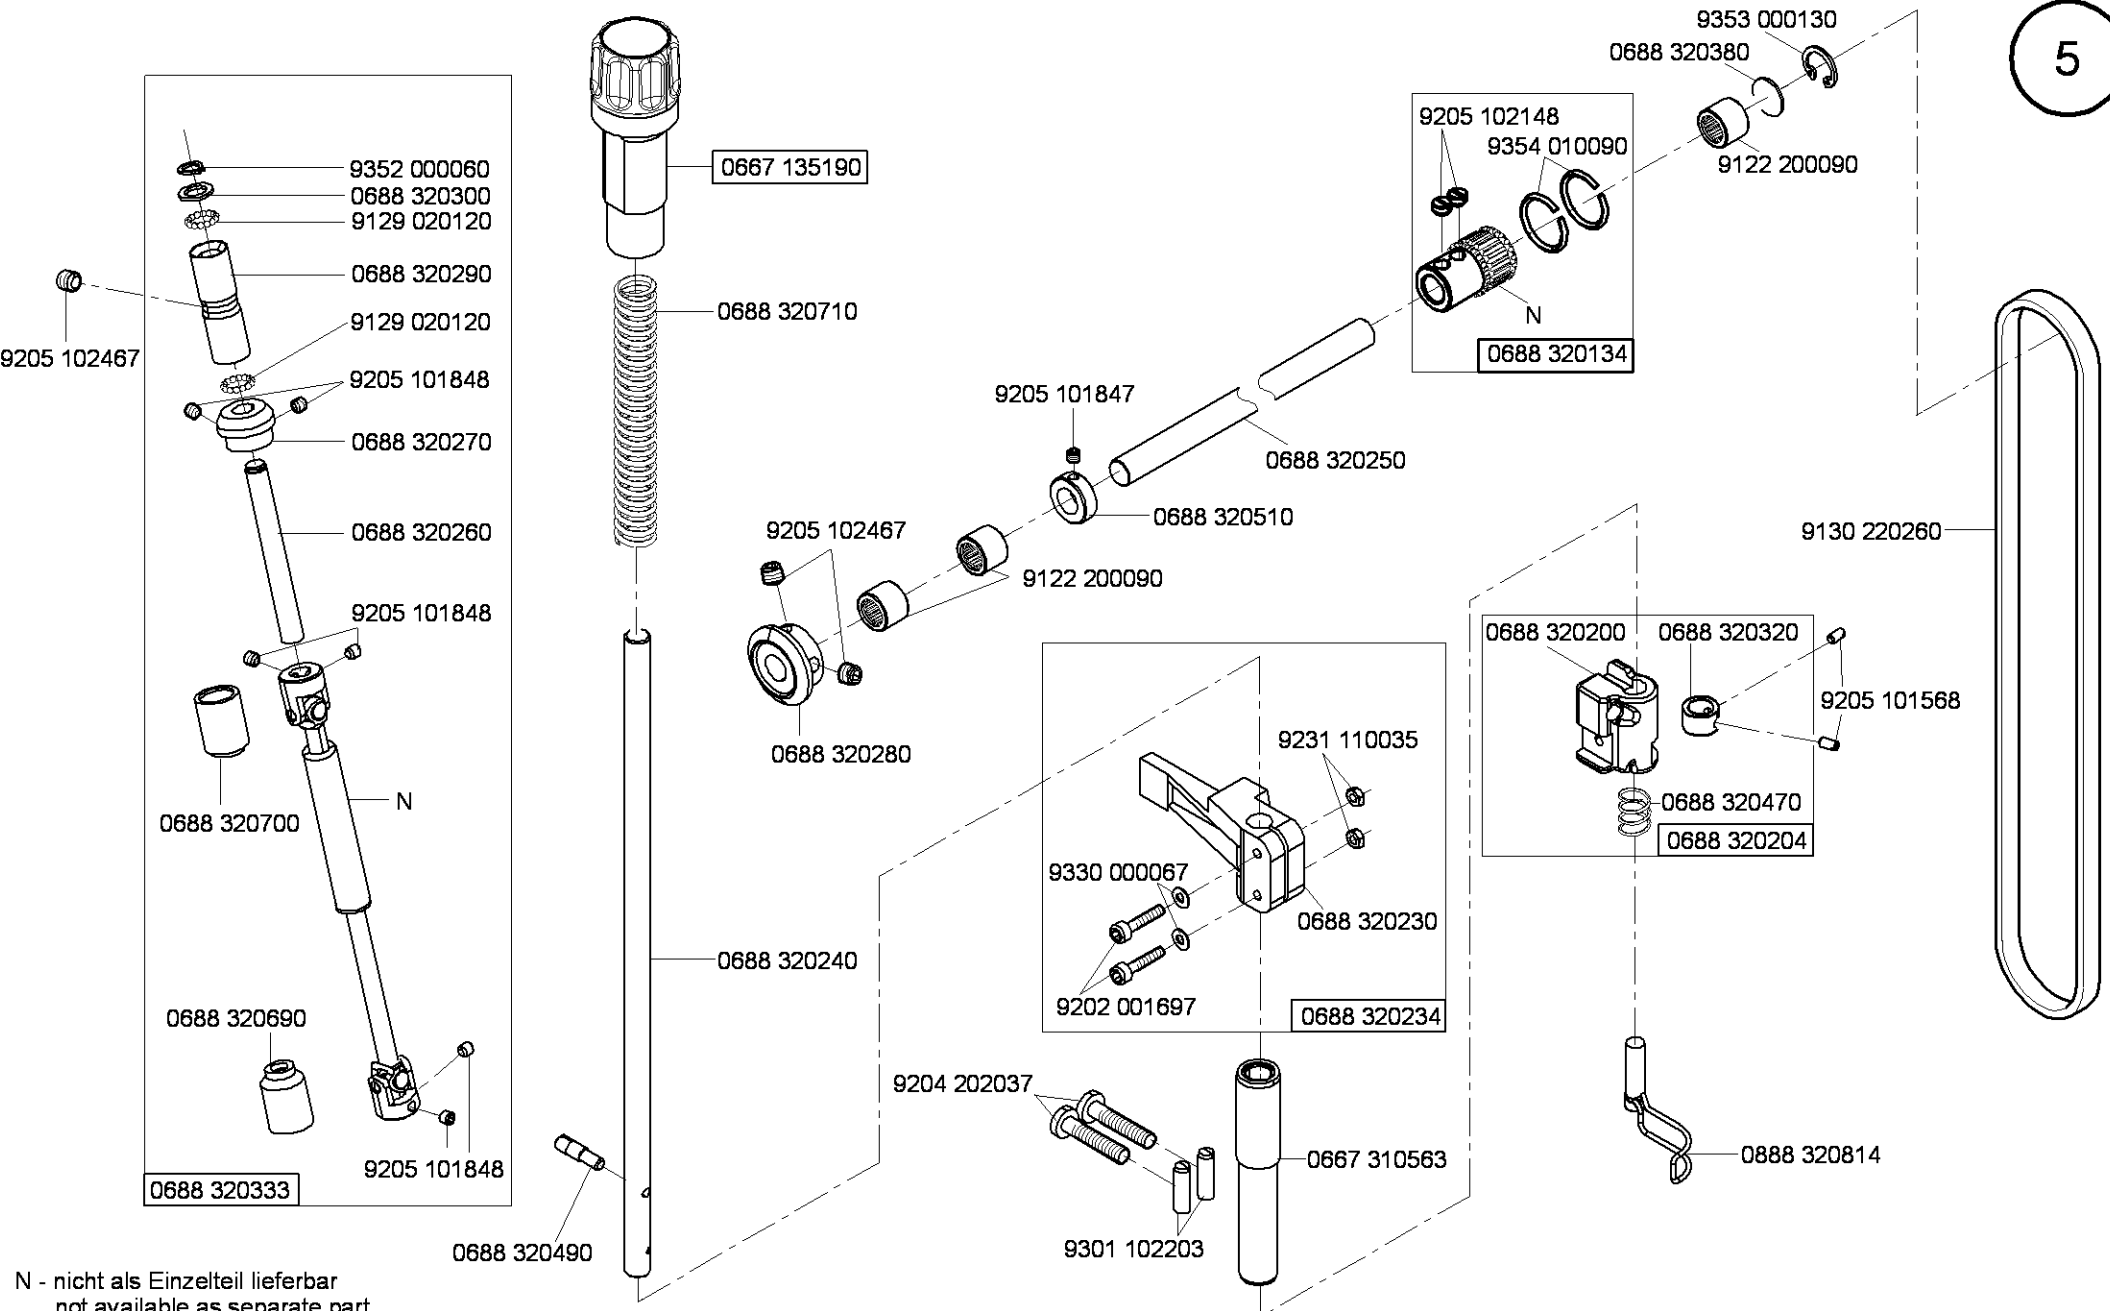

N - nicht als Einzelteil lieferbar
not available as separate part